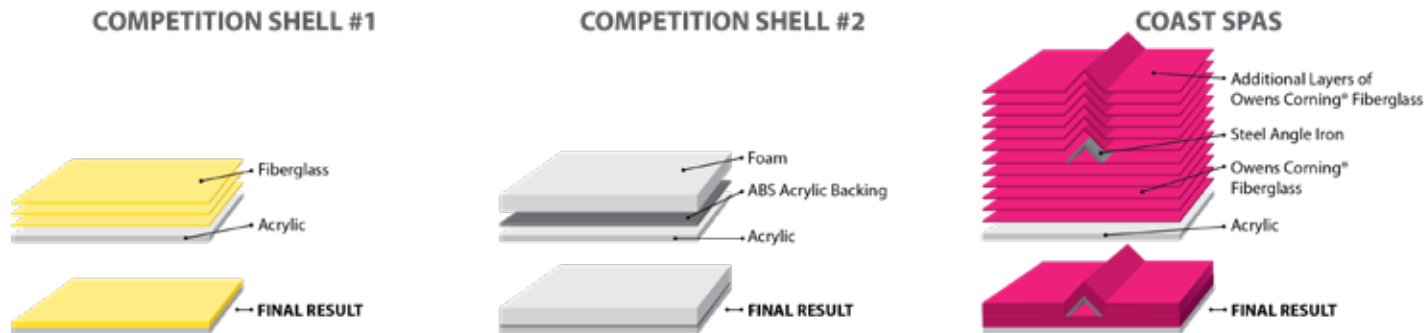

EXCLUSIVE FEATURES

Built to Last™ Features

- o Super-Sealed Barb & Clamp Plumbing
- o Quick Access Gate Valves
- o Programmable Filtration
- o Recessed Floor Drain
- o Multi-Level Ergonomic Seating
- o Pressure Treated Frame
- o Beverage Holders
- o Recessed Thread-In Jet Pockets™
- o Trillium Stainless Steel Massage Jets
- o Therapeutic Shiatsu Massage Nodules
- o Stainless Steel Oversized Monster™ Skimmer
- o Jet-Select Diverter System
- o Water/Air Mixture Controls
- o Plush Headrests
- o Anti-Slip Textured Floor

The Strongest Shell Available

Almost everything on a hot tub can be repaired or replaced, except for the shell. That's why our shells are the toughest and most durable available. They are formed using premium acrylic, backed with multiple layers of Owens Corning Fiberglass and re-enforced with steel angle iron to minimize flexing and endure the most extreme environments and temperature changes.