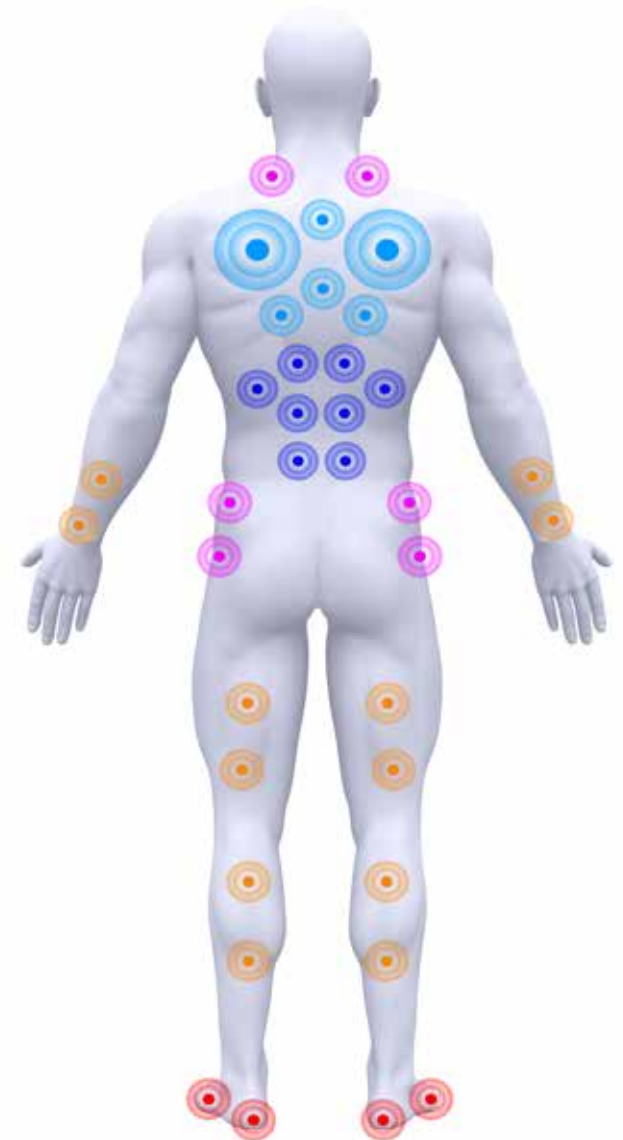

Shiatsu Massage

Our Impulse Jets are inspired by the ancient Japanese technique of Shiatsu. The pressure applied to the lower back releases pressure and tension across the whole body.

Swedish Massage

Stimulating circulation to the legs and arms with jetted water imitates the kneading movements, friction and vibration provided by a classic Swedish massage.

Reflexology

Reflexology has been proven to help organ function by massaging the foot. The AquaSole™ jet provides a gentle and rhythmic massage all over your feet.

24" FUSION WATERFALL

Take relaxing to a whole new level and feel the healing benefits of the world's largest hot tub waterfall.

Our exclusive water feature stretches 2 feet across and is fully adjustable. With a seat directly underneath the waterfall you can sit with the water cascading over the back of your neck, shoulders and upper body.